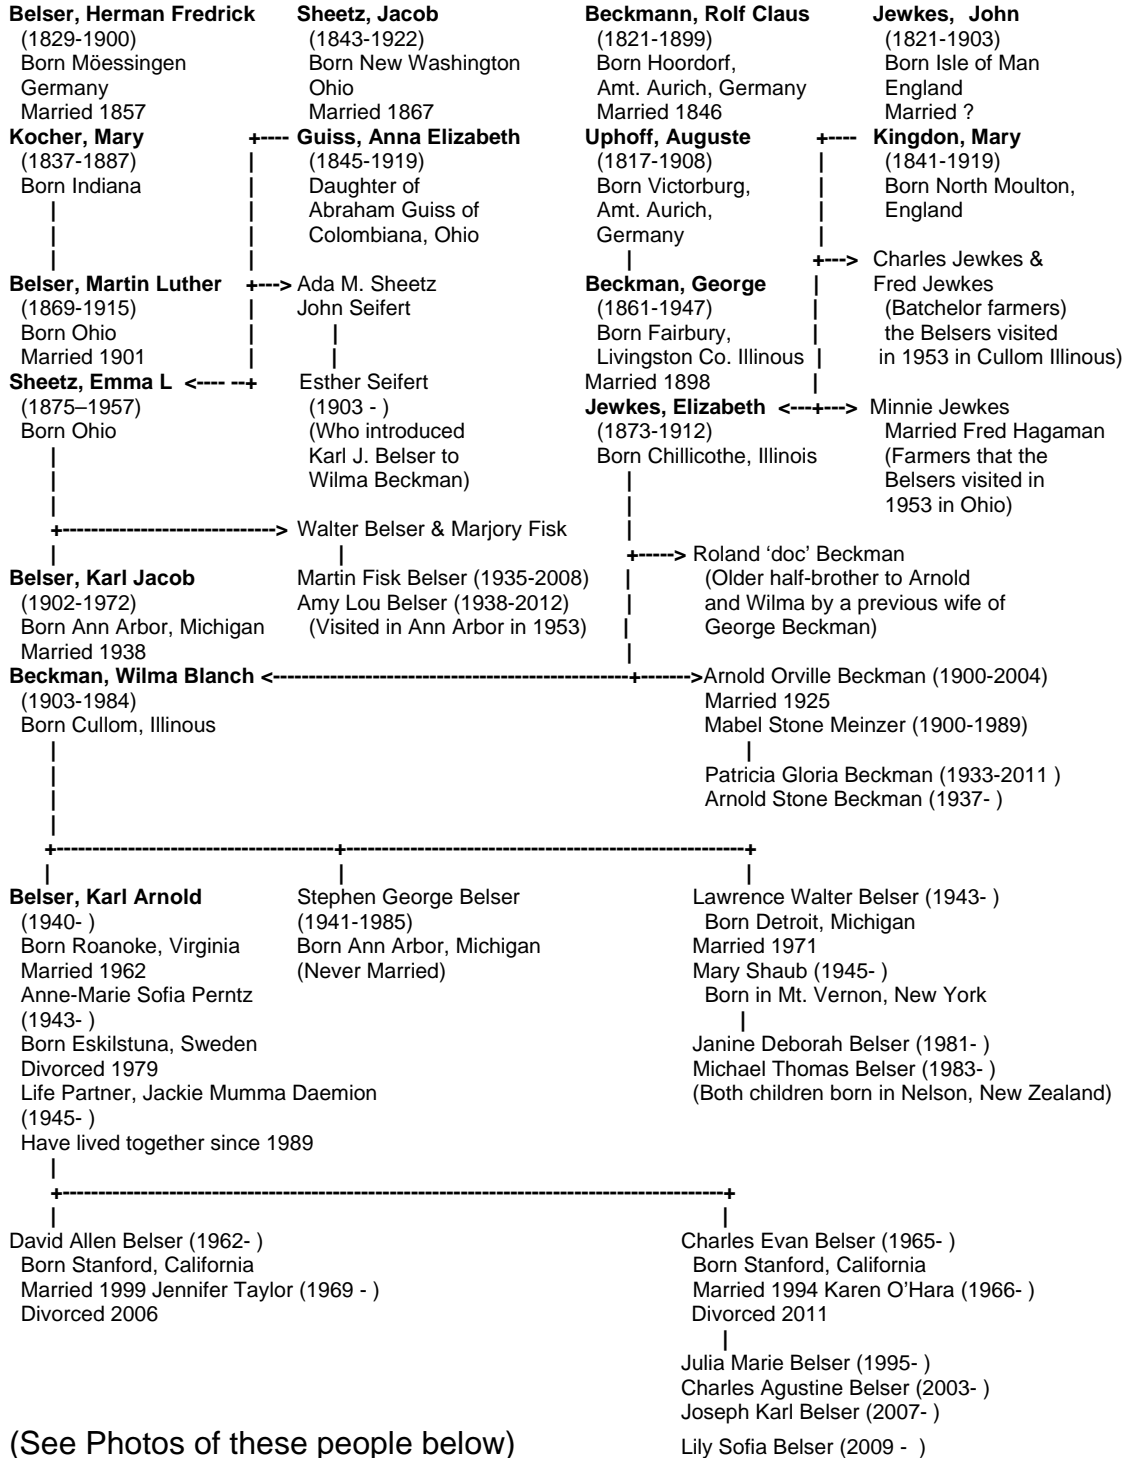

# KARL ARNOLD BELSER – FAMILY TREE

(Last updated February 2012)

(See Photos of these people below)

Karl Arnold Belser & Anne-Marie Sofia Perntz (Wedding picture), left photo  
Karl Jacob Belser & Wilma Blanch Beckman (wedding Picture), right photo

Karl, Emma (Sheetz), Martin and Walter Belser, left photo  
Walter Belser and Marjory Fisk (Wedding Picture), right photo

Martin Luther Belser, left photo  
Jacob, George & Ada (standing), Emma (sitting) and Anna Elizabeth (Guss) Sheetz

Margaret Donnemwirth (wife of John Sheetz)  
John Sheetz, right photo

George and Elizabeth (Jewkes) Beckman, left photo  
George Beckman, right Photo